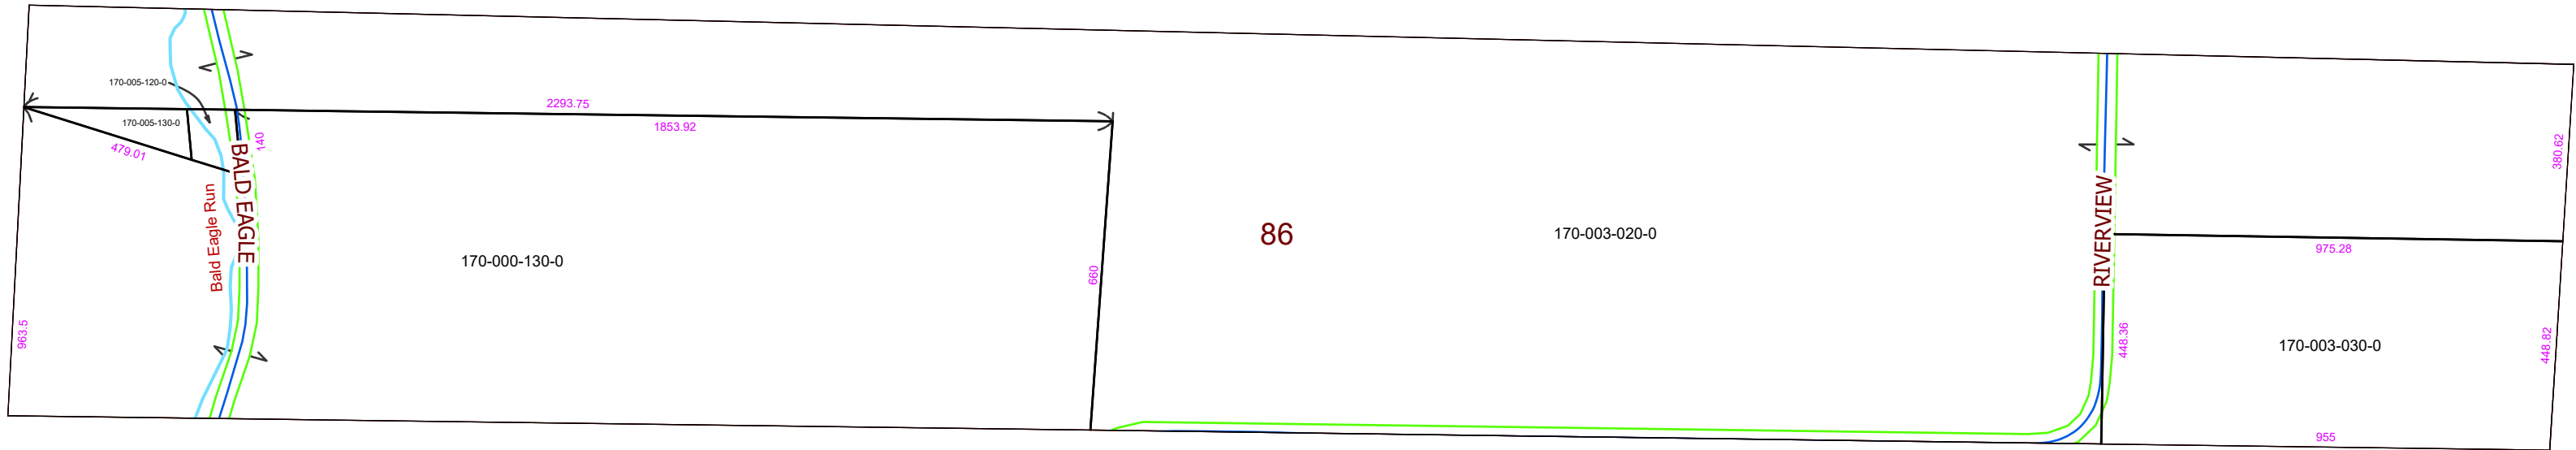

MORGAN COUNTY, OHIO

WINDSOR TWP. FRAC. 86, T-9, R-11, OHIO CO. PURCHASE

PIN	Owner	LegalDescr	VOL	PAGE
170-000-130-0	CHEW LINDELL A & LOIS MARLENE TRUSTEES	R11 T09 S00 FR 86	OR218	160
170-003-020-0	CREIGHTON DAVID R & LYNN	R11 T09 S00 FR 86	OR13	96
170-003-030-0	CREIGHTON LYNN DIANE	R11 T09 S00 FR 86	D.V 170	540
170-005-130-0	FOX FAMILY TRUST ROGER P	R11 T09 S00 FR 86	OR235	4078
170-005-120-0	FOX FAMILY TRUST ROGER P	R11 T09 S00 FR 86	OR235	4078

Boundaries

Type

- County
- Hidden
- Hydro
- Parcel
- ROW
- Section
- Lot

..... <all other values>

08/10/2020